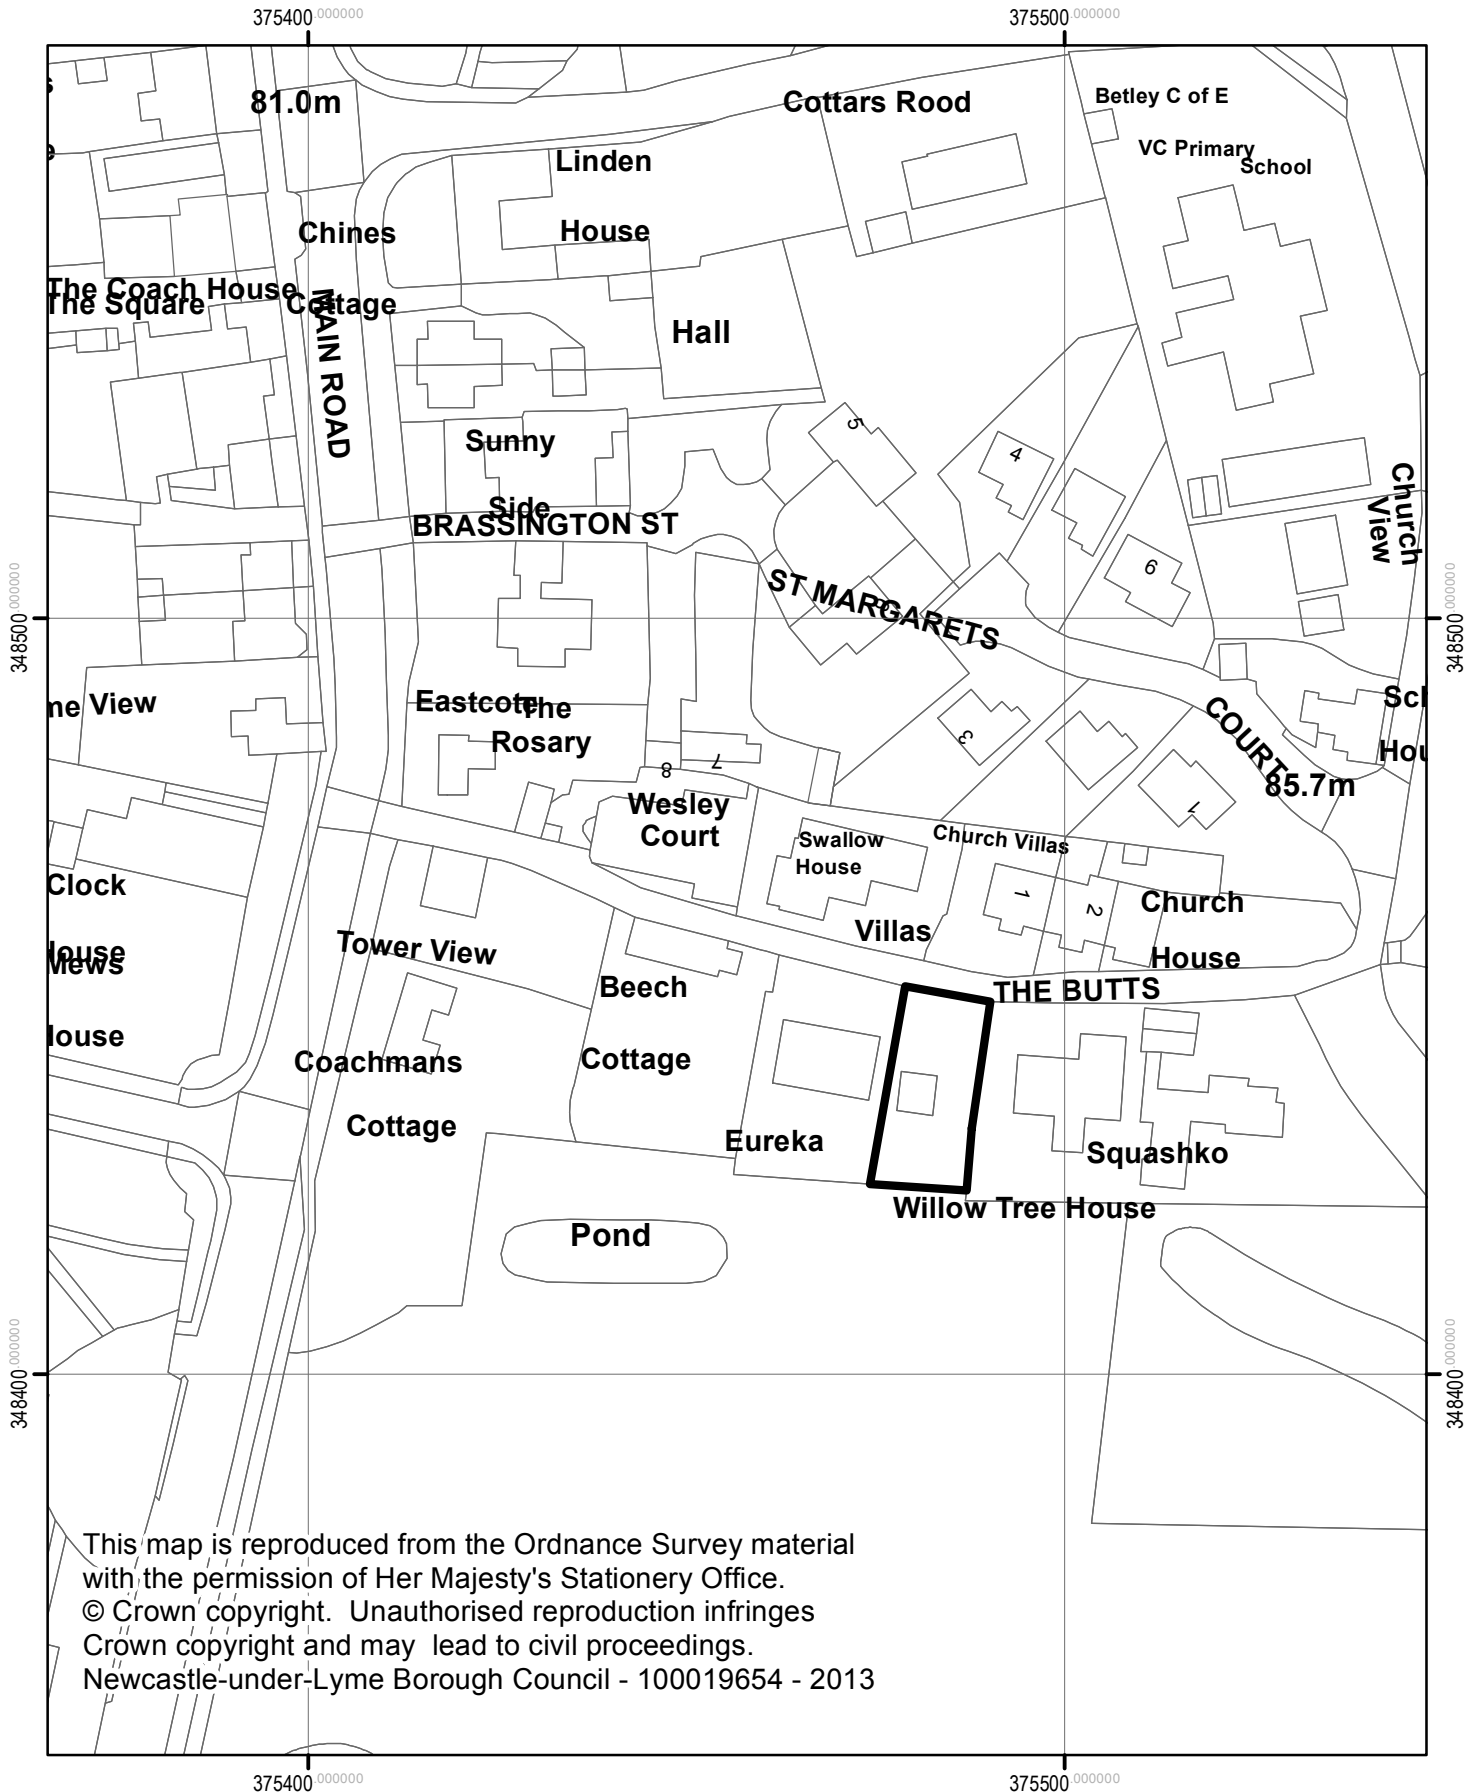

14/00903/FUL
Land opposite 1 Church Villas,
The Butts, Betley

NEWCASTLE UNDER LYME
BOROUGH COUNCIL

This map is reproduced from the Ordnance Survey material with the permission of Her Majesty's Stationery Office.
 © Crown copyright. Unauthorised reproduction infringes Crown copyright and may lead to civil proceedings.
 Newcastle-under-Lyme Borough Council - 100019654 - 2013